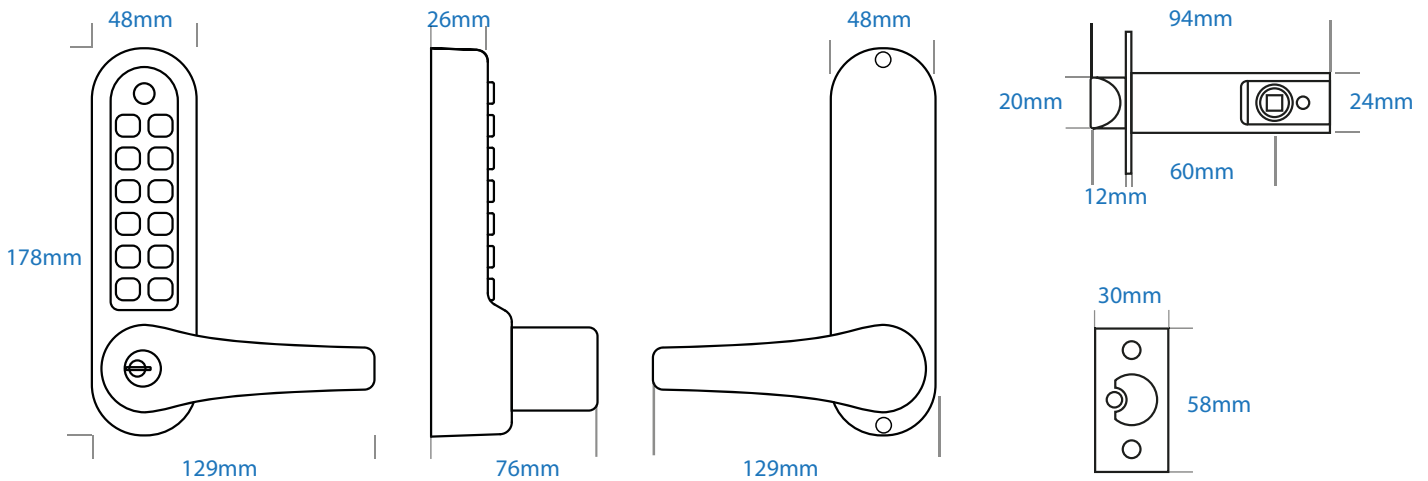

SPECIFICATION

Finish: Satin Stainless

Construction: Cast housing & knob with Stainless Steel buttons

Buttons: 12 buttons - 10 Coded, 1 clear & 1 Free passage

Fixings: 8mm bladed spindle and M4 Stainless Steel screws to suit doors up to 60mm thickness

Door type: Suitable for internal and external use

Deadlatch: Anti-thrust pin ensures automatic locking when the door is closed

Cylinder: 6 pin removable cylinder with 3 keys

PRODUCT DIMENSIONS

For more details on this or any products in the Asec range please visit our website
www.asec.co.uk or email us at info@asec.co.uk