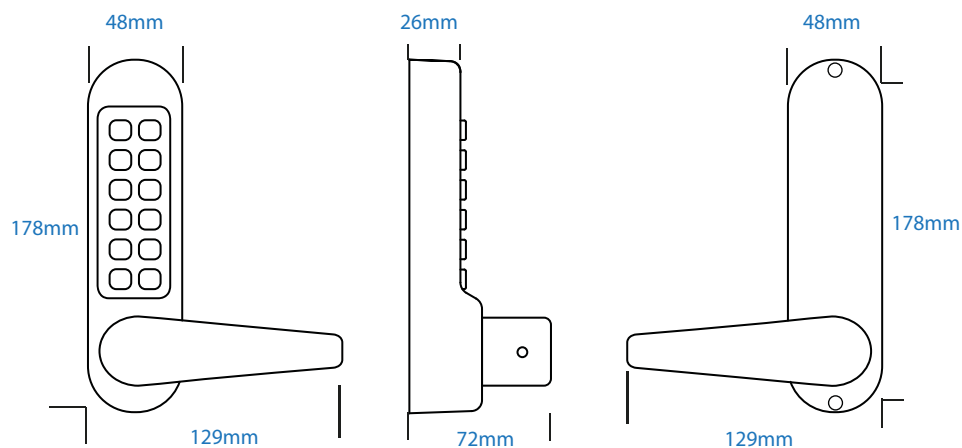

PRODUCT DIMENSIONS

For more details on this or any products in the Asec range please visit our website www.asec.co.uk or email us at info@asec.co.uk