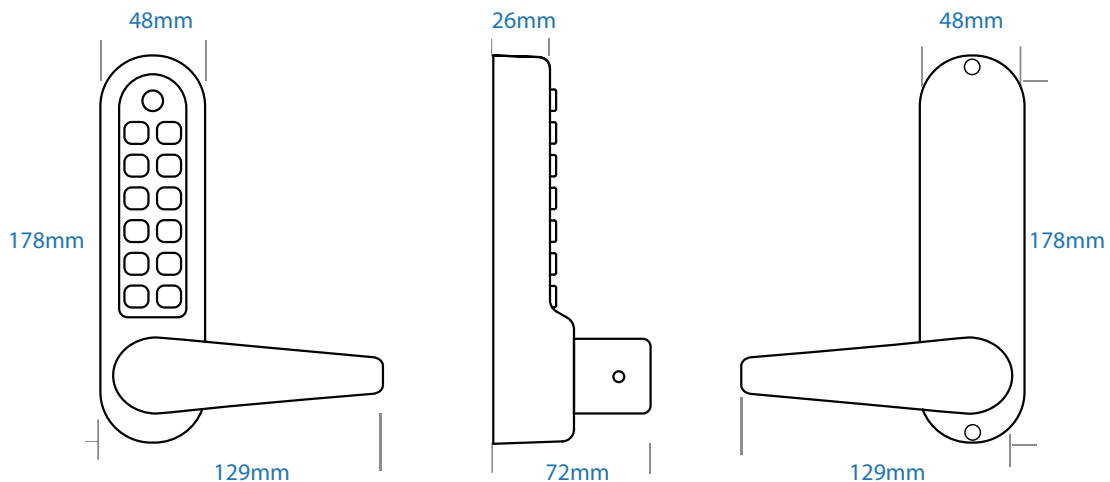

Door type: Suitable for internal and external use

PRODUCT DIMENSIONS

For more details on this or any products in the Asec range please visit our website
www.asec.co.uk or email us at info@asec.co.uk

AS4307 AS4300 Series