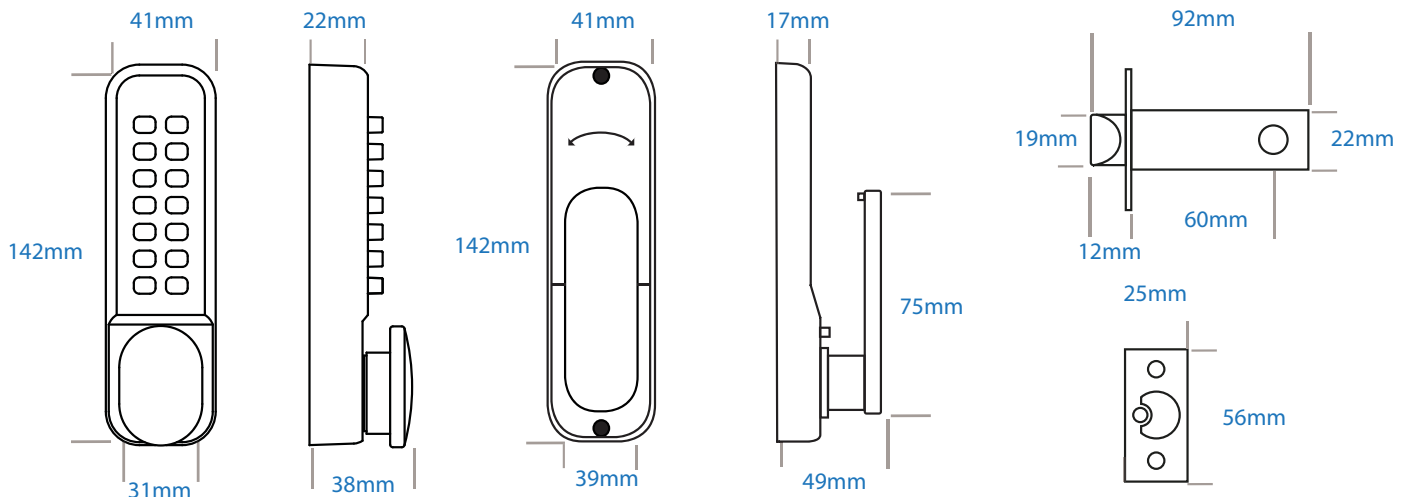

SPECIFICATION

Finish: Satin Chrome

Construction: Cast housing & knob with Stainless Steel buttons

Buttons: 14 buttons - 12 coded, 1 clear & 1 code change

Fixings: 2 flat bladed spindles (80 & 100mm) and fixing kit supplied for thickness up to 54mm

Door type: Suitable for internal and external use

Deadlatch: Anti-thrust pin ensures automatic locking when the door is closed

PRODUCT DIMENSIONS

For more details on this or any products in the Asec range please visit our website www.asec.co.uk or email us at info@asec.co.uk