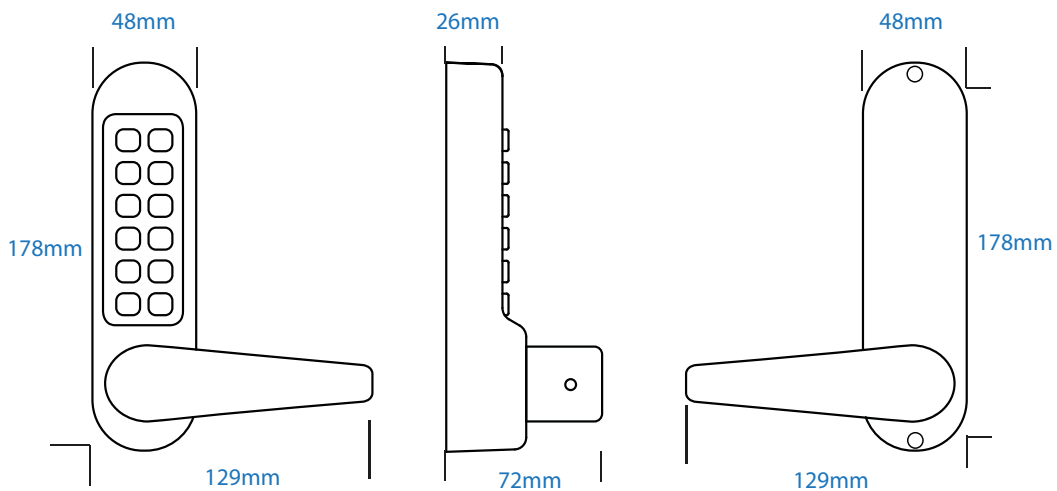

Finish: Satin Stainless

Construction: Cast housing & knob with Stainless Steel buttons

Buttons: 12 buttons - 10 Coded, 1 clear & 1 Free passage

Fixings: 8mm bladed spindle, fixing kit supplied for doors up to 60mm thickness

Door type: Suitable for internal and external use

PRODUCT DIMENSIONS

For more details on this or any products in the Asec range please visit our website
www.asec.co.uk or email us at info@asec.co.uk

AS4306 AS4300 Series