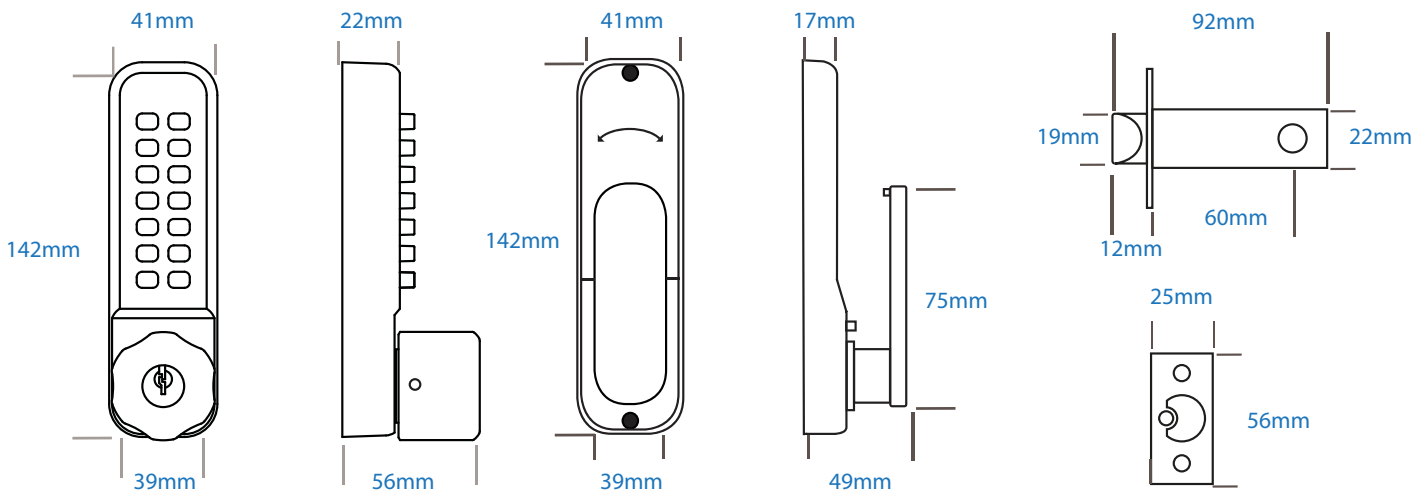

SPECIFICATION

Finish: Satin Chrome

Construction: Cast housing & knob with Stainless Steel buttons

Buttons: 14 buttons - 12 coded, 1 clear & 1 code change

Fixings: 1 flat bladed sprung spindles (120mm) and fixing kit supplied for door thickness up to 54mm

Door type: Suitable for internal and external use

Deadlatch: Anti-thrust pin ensures automatic locking when the door is closed

Cylinder: 6 pin removable cylinder with 3 keys

PRODUCT DIMENSIONS

For more details on this or any products in the Asec range please visit our website
www.asec.co.uk or email us at info@asec.co.uk