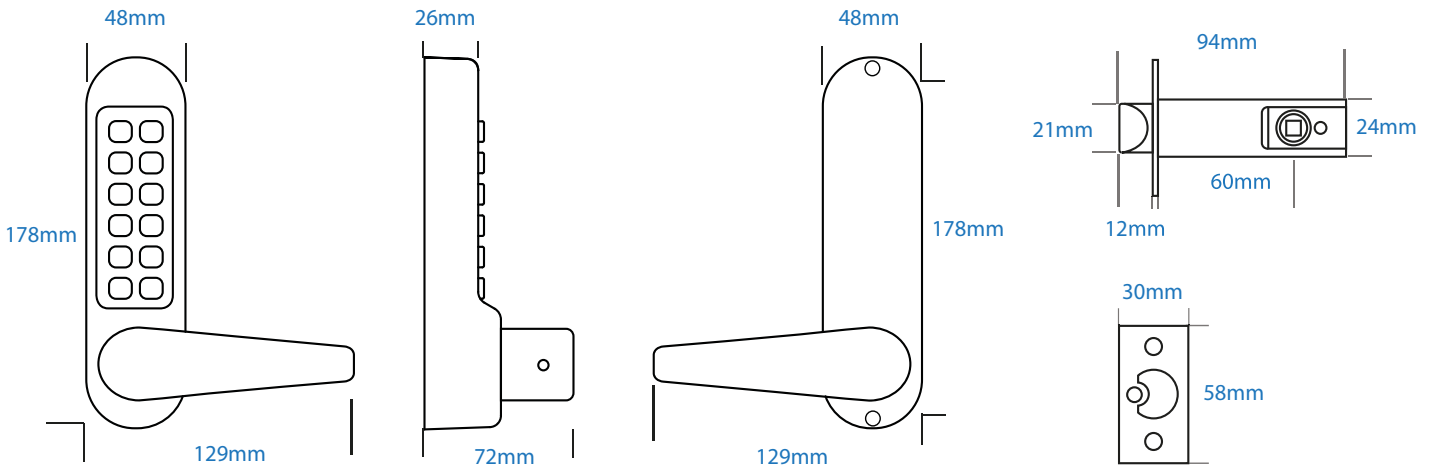

PRODUCT DIMENSIONS

For more details on this or any products in the Asec range please visit our website www.asec.co.uk or email us at info@asec.co.uk