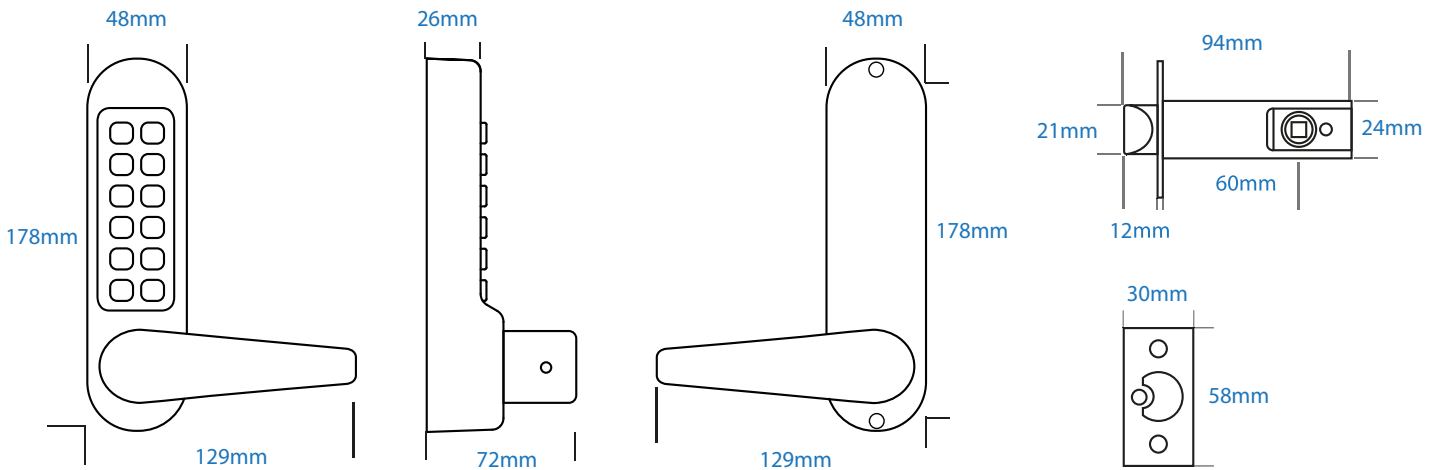

PRODUCT DIMENSIONS

For more details on this or any products in the Asec range please visit our website
www.asec.co.uk or email us at info@asec.co.uk