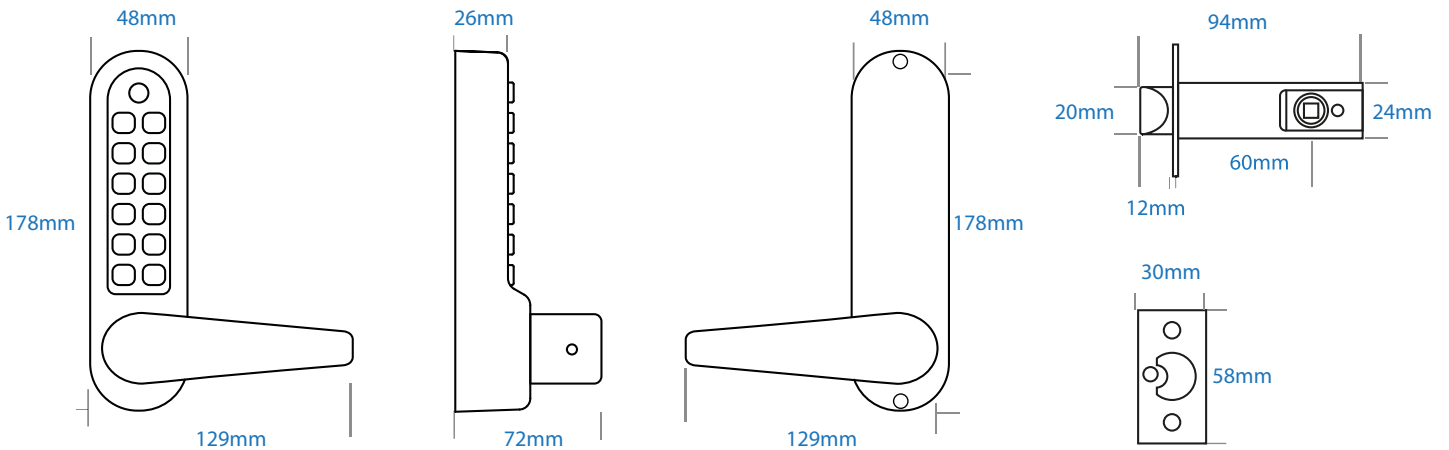

PRODUCT DIMENSIONS

For more details on this or any products in the Asec range please visit our website www.asec.co.uk or email us at info@asec.co.uk