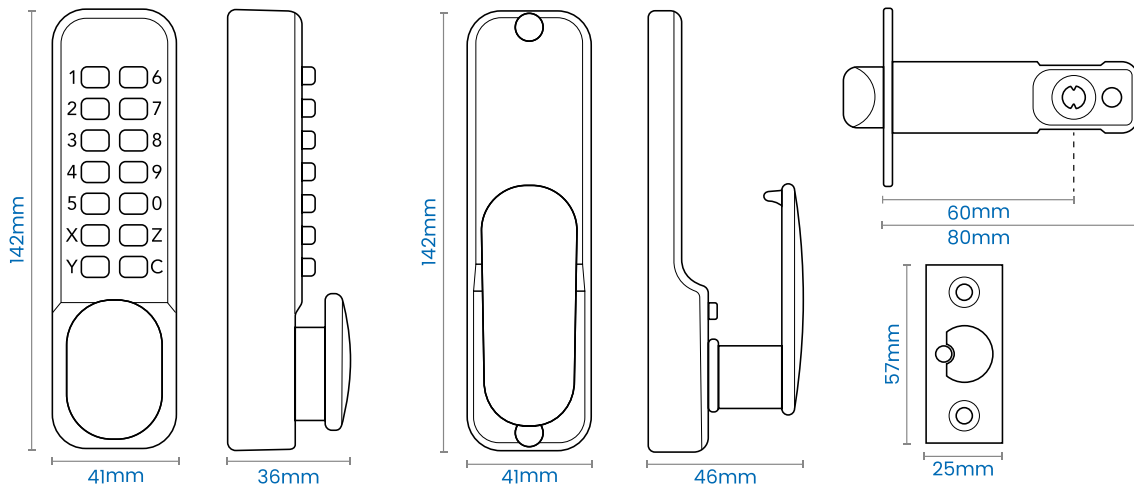

Construction: Cast housing & knob with Stainless Steel buttons

Buttons: 14 buttons - 13 coded & 1 clear

Door type: Suitable for internal and external use

Fixings: 105mm Spindle and fixing kit supplied for door thickness of 35mm to 60mm

Deadlatch: Anti-thrust pin ensures automatic locking when the door is closed

CODE	FINISH	PACKAGING
AS2300	SC	BOXED
AS2301	PB	BOXED
AS2303	SC	VISI
AS2304	PB	VISI

PRODUCT DIMENSIONS

For more details on this or any products in the Asec range please visit our website www.asec.co.uk or email us at info@asec.co.uk