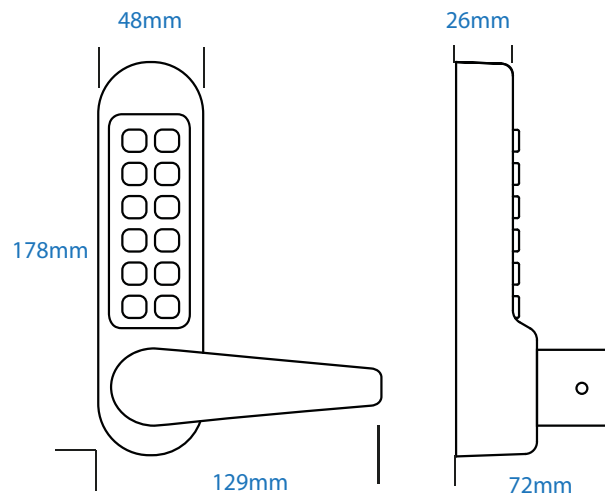

PRODUCT DIMENSIONS

For more details on this or any products in the Asec range please visit our website
www.asec.co.uk or email us at info@asec.co.uk