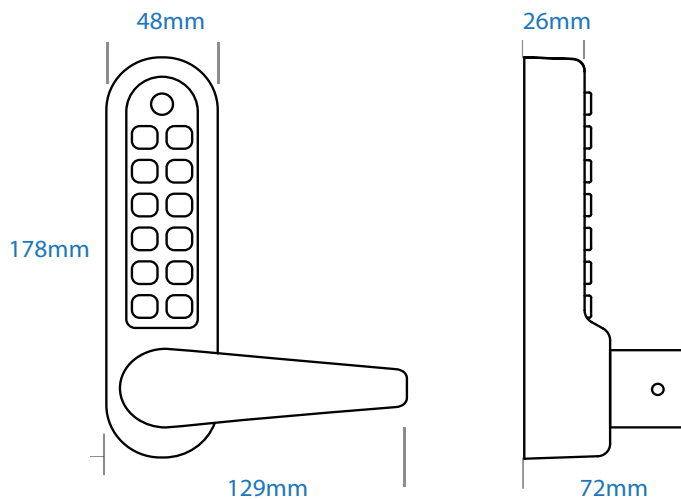

PRODUCT DIMENSIONS

For more details on this or any products in the Asec range please visit our website
www.asec.co.uk or email us at info@asec.co.uk