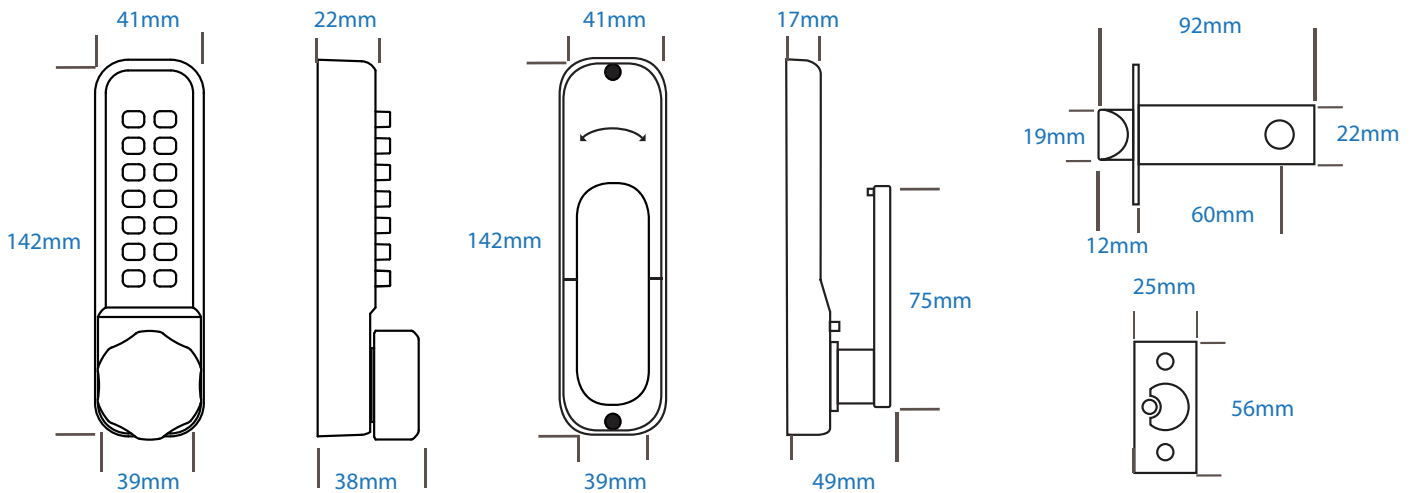

PRODUCT DIMENSIONS

For more details on this or any products in the Asec range please visit our website www.asec.co.uk or email us at info@asec.co.uk